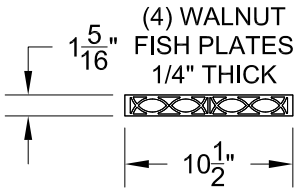

WALNUT TRIM BEAD
 3/4" FULL R ON TOP
 60" x 3/4" x 3/4"

WALNUT A&O SYMBOLS
 1/4" CHAMFER ON TOP
 18" x 8" x 1/2"